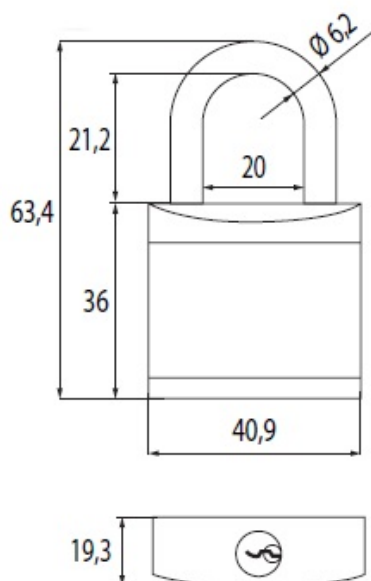

PRODUCT SHEET

Description:

Padlock 40mm Full Plastic Cover, KA 1, Shackle 6.2mm, 41x36x 19.2mm, 1 key w/SISO Logo

Item number:

14.04.598-0

Units	Box	Carton	HS Code	Barcode
Pcs.	10	120	8301100000	
				5704866441896

1 NØGLE

SISO A/S

Mileparken 11
DK-2740 Skovlunde
Denmark
VAT: DK 24786013

Phone +45 45 830 900

www.siso.dk
siso@siso.dk

Danske Bank
Nytorv Branch
Copenhagen
SWIFT: DABADKKK

Account no.
4180 3112 112936
IBAN Account
DK7230003112112936